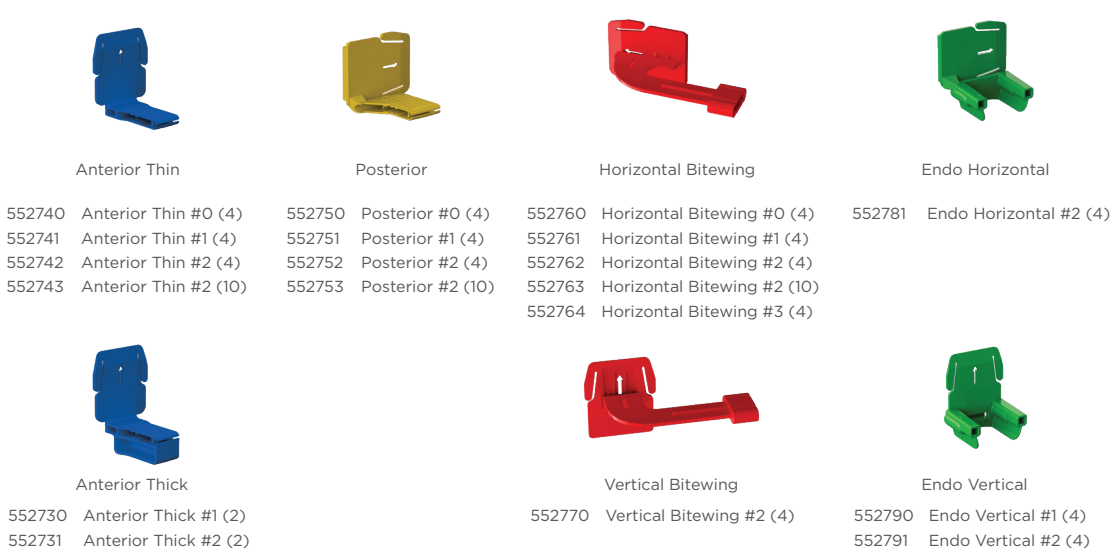

Ordering Information

Rinn® XCP-PSP Fit™
Phosphor Plate Envelopes with Secure Band

Rinn® XCP-PSP Fit™
Phosphor Plate Holders